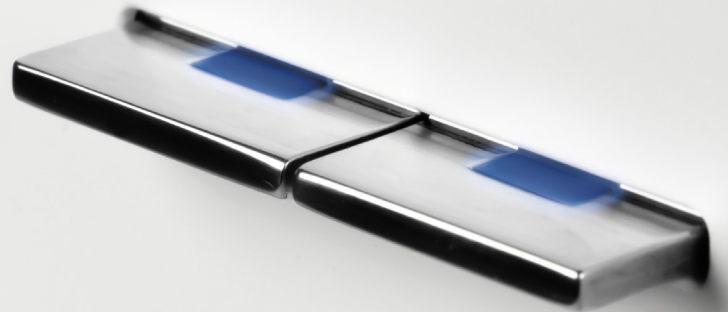

chopin
meet the maestro

| basalte

single, black aluminium lever with LED
brushed dark grey

VIRTUOSO AND CLASSY

Chopin's front cover comes in all Basalte luxury finishes allowing a **consistent and minimalist look.**

Made in Belgium to the high standards for which Basalte products are known, Chopin is precision-machined from one piece and **carefully assembled by hand.**

Its fine mechanics are supremely durable and, despite miniature construction, stand the test of time.

single black aluminium lever with LED
brushed brass

RESOLUTE

High-quality fixture of the levers is assured by uncompromising engineering standards.

double chromed levers with LED
satin white

Chopin collection

Choose your configuration

Chopin is available as a 1- or 2-gang version and can be combined with a European socket outlet.

Choose your finish

Chopin's front cover comes in all basalte luxury finishes.

Choose your levers