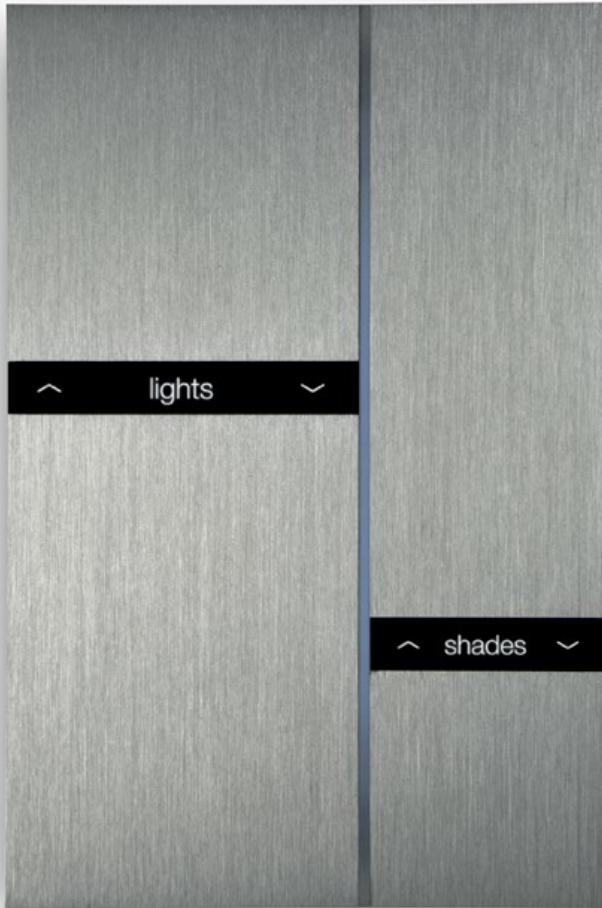

intelligent design

Simply control lights, scenes, shades, music and so much more at the slightest touch.