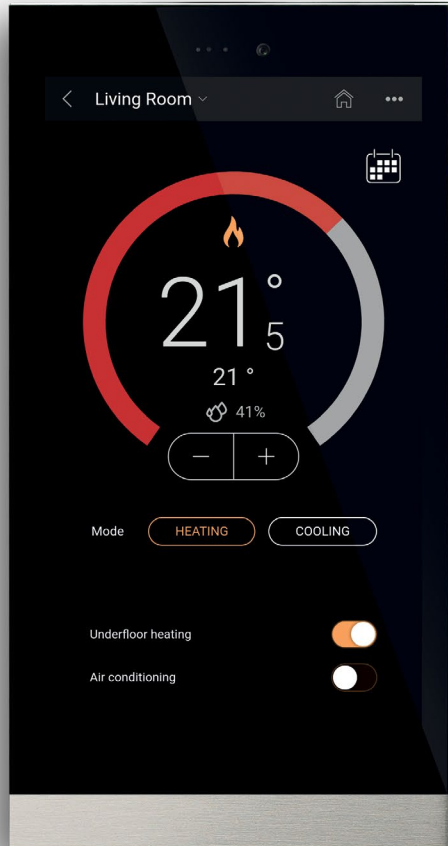

the finishing touch

P28

our story

P34

eve plus (iPad 10.9")
satin white

lights & shades

set the scene

Controlling your intelligent home should be simple, intuitive and easily accessible. With Basalte Home, you create scenes to automate frequent actions for everyday situations like 'morning', 'relax' and 'dinner'.

A gentle touch on your design keypads or a single tap on the app is enough to set the scene: the lights dim and the shades go down. Ready to relax!

intelligent design

Simply control lights, scenes, shades, music and so much more at the slightest touch.

Wherever your are, your intelligent home is only a tap away!

miro base
brushed brass

sentido
brnze

who ever said that pleasure
wasn't functional

Charles Eames

fibonacci
fer forgé bronze

deseo
bronze

climate

set the ideal temperature

Control the heating, cooling and even lighting from your intelligent Deseo thermostat. Thanks to integrated sensors, our keypads automatically measure the temperature and ensure the ideal home climate any time of the day!