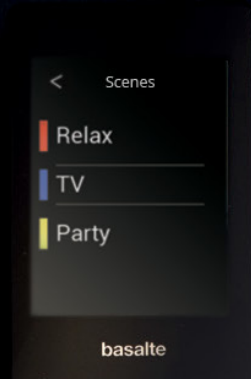

Universal, intuitive and elegant.
It's the only remote you'll ever need!