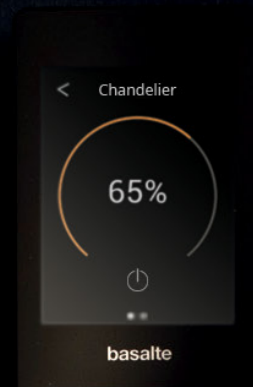

Universal, intuitive and elegant.
It's the only remote you'll ever need!