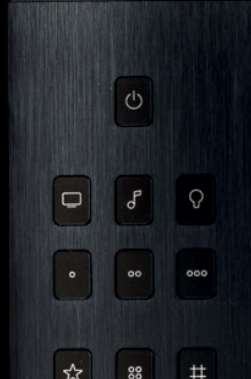

Universal, intuitive and elegant.
It's the only remote you'll ever need!